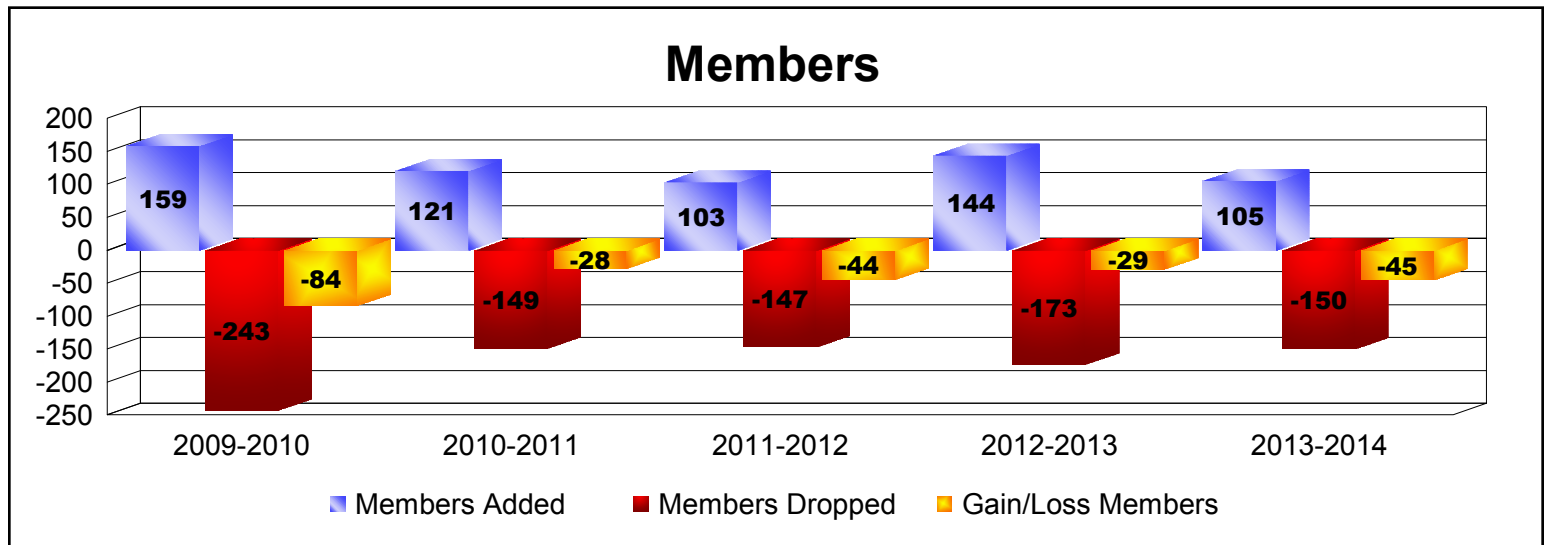

Year	New Clubs	Dropped Clubs	Gain/ Loss Clubs	New Members	Charter Members	Reinstate Members	Transfer Members	Total Member Added	Total Members Dropped	Gain/ Loss Members
2009-2010	0	-3	-3	147	0	2	10	159	-243	-84
2010-2011	0	0	0	107	0	5	9	121	-149	-28
2011-2012	0	-1	-1	95	0	3	5	103	-147	-44
2012-2013	0	-4	-4	108	0	15	21	144	-173	-29
2013-2014	0	-2	-2	88	12	0	5	105	-150	-45
Average	0	-2	-2	109	2	5	10	126	-172	-46

Year	New Clubs	Dropped Clubs	Gain/ Loss Clubs	New Members	Charter Members	Reinstate Members	Transfer Members	Total Member Added	Total Members Dropped	Gain/ Loss Members
2009-2010	0	-1	-1	5	0	0	0	5	-15	-10
2010-2011	0	0	0	8	0	0	0	8	-11	-3
2011-2012	0	0	0	4	0	1	0	5	-6	-1
2012-2013	0	0	0	5	0	0	1	6	-8	-2
2013-2014	0	0	0	4	0	0	1	5	-12	-7
Average	0	0	0	5	0	0	0	6	-10	-5