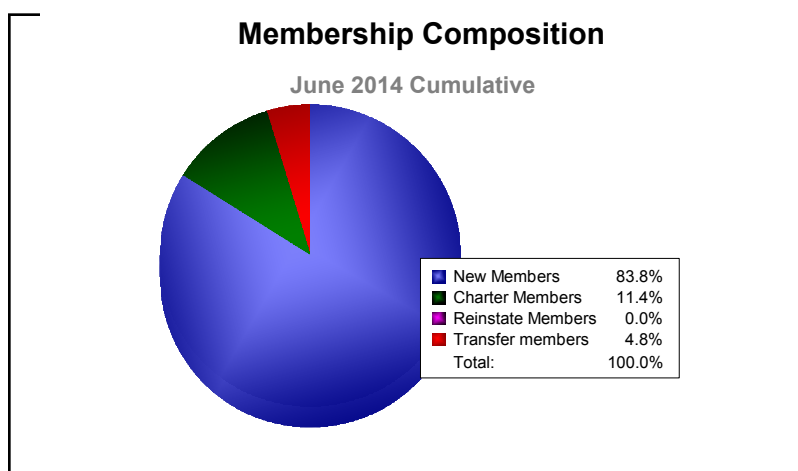

Year	New Clubs	Dropped Clubs	Gain/ Loss Clubs	New Members	Charter Members	Reinstate Members	Transfer Members	Total Member Added	Total Members Dropped	Gain/ Loss Members
2009-2010	0	-3	-3	147	0	2	10	159	-243	-84
2010-2011	0	0	0	107	0	5	9	121	-149	-28
2011-2012	0	-1	-1	95	0	3	5	103	-147	-44
2012-2013	0	-4	-4	108	0	15	21	144	-173	-29
2013-2014	0	-2	-2	88	12	0	5	105	-150	-45
Average	0	-2	-2	109	2	5	10	126	-172	-46