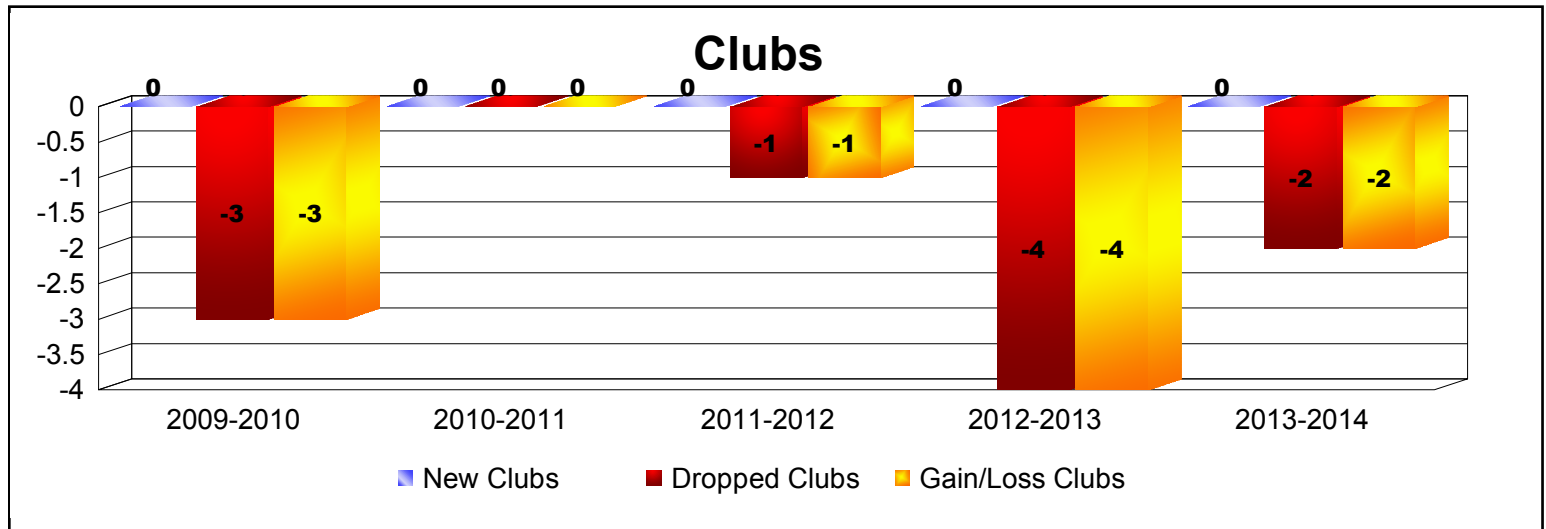

Year	New Clubs	Dropped Clubs	Gain/ Loss Clubs	New Members	Charter Members	Reinstate Members	Transfer Members	Total Member Added	Total Members Dropped	Gain/ Loss Members
2009-2010	0	-3	-3	147	0	2	10	159	-243	-84
2010-2011	0	0	0	107	0	5	9	121	-149	-28
2011-2012	0	-1	-1	95	0	3	5	103	-147	-44
2012-2013	0	-4	-4	108	0	15	21	144	-173	-29
2013-2014	0	-2	-2	88	12	0	5	105	-150	-45
Average	0	-2	-2	109	2	5	10	126	-172	-46

Year	New Clubs	Dropped Clubs	Gain/ Loss Clubs	New Members	Charter Members	Reinstate Members	Transfer Members	Total Member Added	Total Members Dropped	Gain/ Loss Members
2009-2010	0	-1	-1	5	0	0	0	5	-15	-10
2010-2011	0	0	0	8	0	0	0	8	-11	-3
2011-2012	0	0	0	4	0	1	0	5	-6	-1
2012-2013	0	0	0	5	0	0	1	6	-8	-2
2013-2014	0	0	0	4	0	0	1	5	-12	-7
Average	0	0	0	5	0	0	0	6	-10	-5