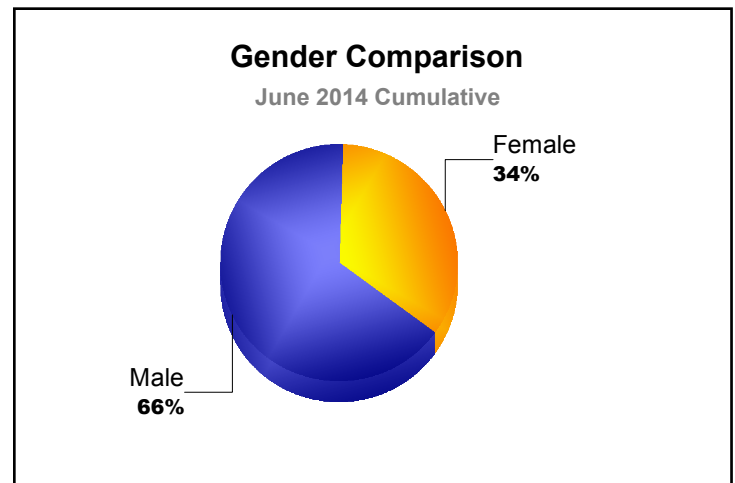

Year	New Clubs	Dropped Clubs	Gain/ Loss Clubs	New Members	Charter Members	Reinstate Members	Transfer Members	Total Member Added	Total Members Dropped	Gain/ Loss Members
2009-2010	0	-3	-3	147	0	2	10	159	-243	-84
2010-2011	0	0	0	107	0	5	9	121	-149	-28
2011-2012	0	-1	-1	95	0	3	5	103	-147	-44
2012-2013	0	-4	-4	108	0	15	21	144	-173	-29
2013-2014	0	-2	-2	88	12	0	5	105	-150	-45
Average	0	-2	-2	109	2	5	10	126	-172	-46